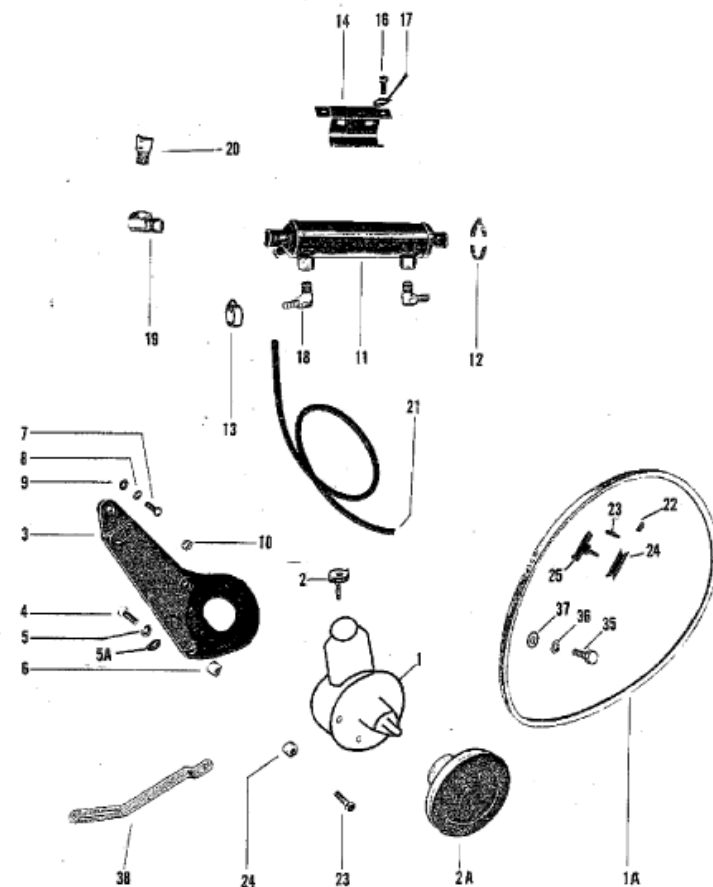

Parts List

Ref	Class	Part	Description	Qty	Comment	Footnote
1		90507A 5	STEERING PUMP ASSEMBLY	1		
2	36	95805	CAP, FILLER-PUMP	1		
1	57	42516	V BELT, POWER STEERING PUM	1	(370/400/440)	
1	57	77379	V BELT, POWER STEERING PUM	1	(460)	
2		89644	PULLEY, STEERING PUMP	1		
3		57436	BRACKET, PUMP MOUNTING	1		
4	10	34354	SCREW, (.375-16 x 1.50)	1		
4	10	27165	SCREW, (.375-16 x .75)	1		
4	10	29198	SCREW AND LOCKWASHER, (.31	1		
5	13	35048	LOCKWASHER, (.375)	2		
5	12	20553	WASHER, (.406 x .734 x .063)	3		
5	12	26168	WASHER (5/16")	2		
6	23	90523	SPACER	1		
7	10	37269	SCREW, (.437-14 x 2.00), BRACKE	2		
7	10	45754	SCREW (3/8" x 2")	1		
8	13	32993	LOCKWASHER, (.437)	2		
8	13	35048	LOCKWASHER, (.375)	1		
9	12	30315	WASHER (7/16")	2		
9	12	20553	WASHER, (.406 x .734 x .063)	1		
10	11	99405	NUT, PUMP STUD TO B RACKET	1		
11		92374	OIL COOLER	1		
12	54	32781	CLAMP, COOLER TO BRACKET	2		
13	54	54428	CLAMP, RETURN HOSE TO FITTI	3		
14		49748A 1	BRACKET	1		
16	10	58841	LAG SCREW, (.375-7 X 2)	2		
17	13	35048	LOCKWASHER, (.375)	2		
18	22	70681	ELBOW	2		
18	22	70682	BAYONET FITTING	2		
19	22	61168	ELBOW	2		
20	22	61169	CONNECTOR	2		
21	32	68894 1	HOSE	3		
22	10	41355	SET SCREW, (10-32 x .25)	2		
23	28	79780	KEY	1		
24		69400	PULLEY, POWER STEERING	1		
25		77682	ADAPTOR, POWER STEERING	1		
35	10	37612	SCREW, (.375-16 x 1.250)	3		
36	13	35048	LOCKWASHER, (.375)	3		
38		58333	BRACE, BELT ADJUSTING	1		